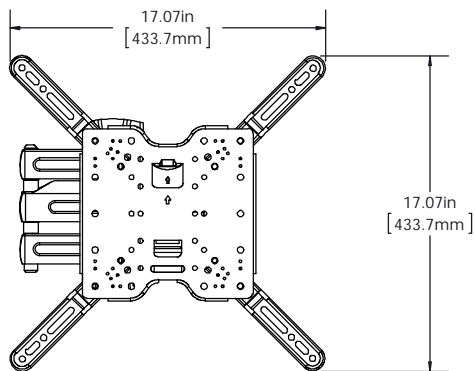

3-D

WALL PLATE

TOP VIEW - EXTENDED

SIDE VIEW - TILT RANGE

FULLY ASSEMBLED MOUNT

TOP VIEW - RETRACTED

SIDE VIEW - RETRACTED