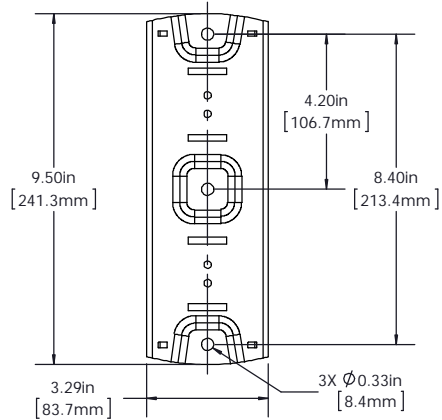

TV INTERFACE

SANUS™

D E C O R A

DMF115 Medium Full Motion 6805-002172

THE INFORMATION AND DESIGNS CONTAINED IN THIS DRAWING ARE CONFIDENTIAL AND THE PROPRIETARY PROPERTY OF MILESTONE AV TECHNOLOGIES NEITHER THIS DESIGN NOR ANY INFORMATION CONTAINED IN THIS DRAWING MAY BE REPRODUCED OR DISCLOSED TO OTHERS WITHOUT THE EXPRESS WRITTEN CONSENT OF MILESTONE AV TECHNOLOGIES. 本图纸所包含的信息和设计均系 Milestone 机密和知识产权, 本图纸包含的设计和信息在未经 Milestone 允许情况下均不得复制或泄露

3-D

WALL PLATE

TOP VIEW - EXTENDED

SIDE VIEW - TILT RANGE

FULLY ASSEMBLED MOUNT

TOP VIEW - RETRACTED

SIDE VIEW - RETRACTED