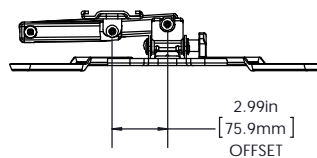

3-D

WALL PLATE

TOP VIEW - EXTENDED

SIDE VIEW - TILT RANGE

FULLY ASSEMBLED MOUNT

TOP VIEW - RETRACTED

SIDE VIEW - RETRACTED