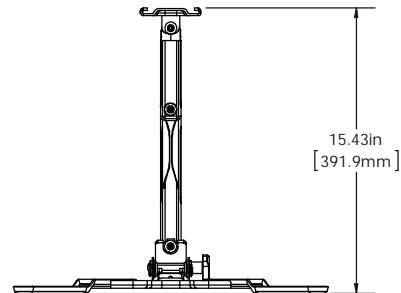

TV INTERFACE

SANUS™

D E C O R A

DMF115 Medium Full Motion 6805-002172

THE INFORMATION AND DESIGNS CONTAINED IN THIS DRAWING ARE CONFIDENTIAL AND THE PROPRIETARY PROPERTY OF MILESTONE AV TECHNOLOGIES NEITHER THIS DESIGN NOR ANY INFORMATION CONTAINED IN THIS DRAWING MAY BE REPRODUCED OR DISCLOSED TO OTHERS WITHOUT THE EXPRESS WRITTEN CONSENT OF MILESTONE AV TECHNOLOGIES. 本图纸所包含的信息和设计均系 Milestone 机密和知识产权, 本图纸包含的设计和信息在未经 Milestone 允许情况下均不得复制或泄露

3-D

WALL PLATE

TOP VIEW - EXTENDED

SIDE VIEW - TILT RANGE

FULLY ASSEMBLED MOUNT

TOP VIEW - RETRACTED

SIDE VIEW - RETRACTED