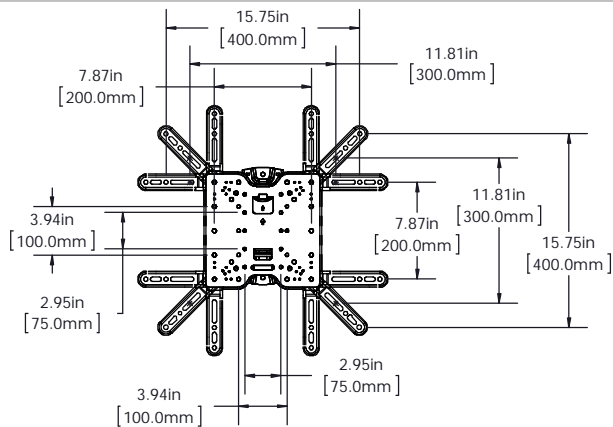

TV INTERFACE

SANUS™

D E C O R A

DMF115 Medium Full Motion 6805-002172

THE INFORMATION AND DESIGNS CONTAINED IN THIS DRAWING ARE CONFIDENTIAL AND THE PROPRIETARY PROPERTY OF MILESTONE AV TECHNOLOGIES NEITHER THIS DESIGN NOR ANY INFORMATION CONTAINED IN THIS DRAWING MAY BE REPRODUCED OR DISCLOSED TO OTHERS WITHOUT THE EXPRESS WRITTEN CONSENT OF MILESTONE AV TECHNOLOGIES. 本图纸所包含的信息和设计均系 Milestone 机密和知识产权, 本图纸包含的设计和信息在未经 Milestone 允许情况下均不得复制或泄露

3-D

WALL PLATE

TOP VIEW - EXTENDED

SIDE VIEW - TILT RANGE

FULLY ASSEMBLED MOUNT

TOP VIEW - RETRACTED

SIDE VIEW - RETRACTED