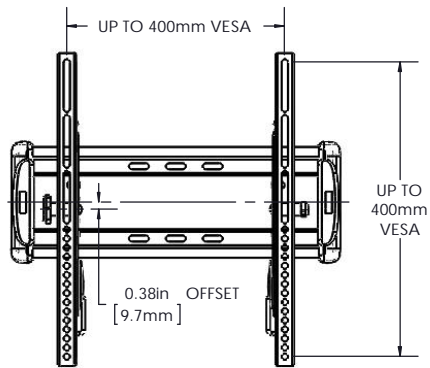

TV INTERFACE

SANUS™

DECORA

DMT1 Medium Tilt 6805-002175

THE INFORMATION AND DESIGNS CONTAINED IN THIS DRAWING ARE CONFIDENTIAL AND THE PROPRIETARY PROPERTY OF MILESTONE AV TECHNOLOGIES NEITHER THIS DESIGN NOR ANY INFORMATION CONTAINED IN THIS DRAWING MAY BE REPRODUCED OR DISCLOSED TO OTHERS WITHOUT THE EXPRESS WRITTEN CONSENT OF MILESTONE AV TECHNOLOGIES. 本图纸所包含的设计和信息均系 Milestone 机密和知识产权，本图纸所包含的设计和信息在未经 Milestone 允许情况下均不得复制或泄露

3-D

WALL PLATE

FRONT VIEW - ASSEMBLED

SIDE VIEW

TILT UP - 5°

TILT DOWN - 10°