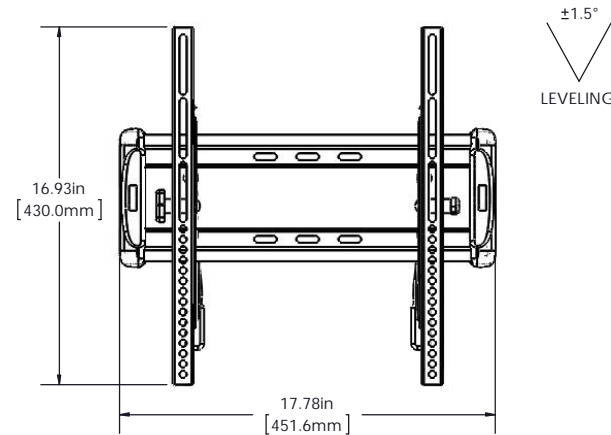

TV INTERFACE

SANUS™

DECORA

DMT1 Medium Tilt 6805-002175

THE INFORMATION AND DESIGNS CONTAINED IN THIS DRAWING ARE CONFIDENTIAL AND THE PROPRIETARY PROPERTY OF MILESTONE AV TECHNOLOGIES NEITHER THIS DESIGN NOR ANY INFORMATION CONTAINED IN THIS DRAWING MAY BE REPRODUCED OR DISCLOSED TO OTHERS WITHOUT THE EXPRESS WRITTEN CONSENT OF MILESTONE AV TECHNOLOGIES. 本图纸所包含的设计和信息均系 Milestone 机密和知识产权，本图纸所包含的设计和信息在未经 Milestone 允许情况下均不得复制或泄露

3-D

WALL PLATE

FRONT VIEW - ASSEMBLED

SIDE VIEW

TILT UP - 5°

TILT DOWN - 10°