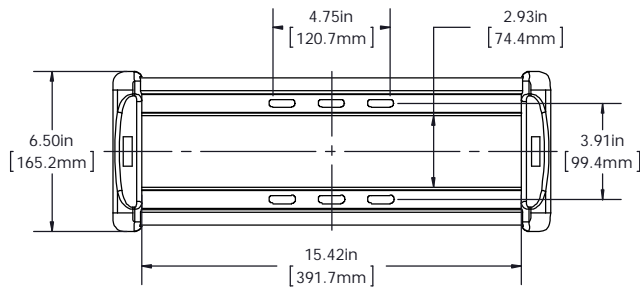

TV INTERFACE

SANUS™

DECORA

DMT1 Medium Tilt 6805-002175

THE INFORMATION AND DESIGNS CONTAINED IN THIS DRAWING ARE CONFIDENTIAL AND THE PROPRIETARY PROPERTY OF MILESTONE AV TECHNOLOGIES NEITHER THIS DESIGN NOR ANY INFORMATION CONTAINED IN THIS DRAWING MAY BE REPRODUCED OR DISCLOSED TO OTHERS WITHOUT THE EXPRESS WRITTEN CONSENT OF MILESTONE AV TECHNOLOGIES. 本图纸所包含的设计和信息均系 Milestone 机密和知识产权，本图纸所包含的设计和信息在未经 Milestone 允许情况下均不得复制或泄露

3-D

WALL PLATE

FRONT VIEW - ASSEMBLED

SIDE VIEW

TILT UP - 5°

TILT DOWN - 10°