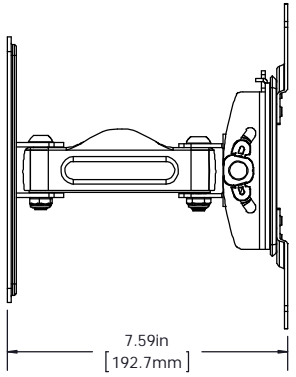

3-D

TV INTERFACE-200x100mm VESA

WALL PLATE

SIDE VIEW - TILT RANGE

SIDE VIEW - EXTENDED

FRONT VIEW - ASSEMBLED

SIDE VIEW - RETRACTED