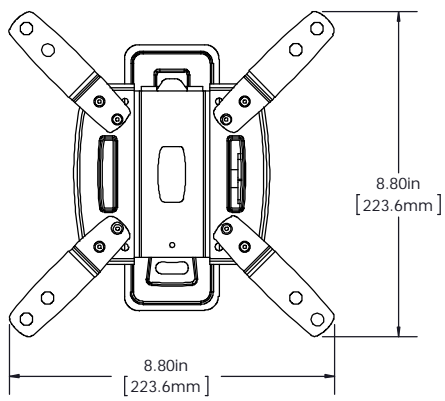

3-D

TV INTERFACE-200x100mm VESA

WALL PLATE

SIDE VIEW - TILT RANGE

SIDE VIEW - EXTENDED

FRONT VIEW - ASSEMBLED

SIDE VIEW - RETRACTED