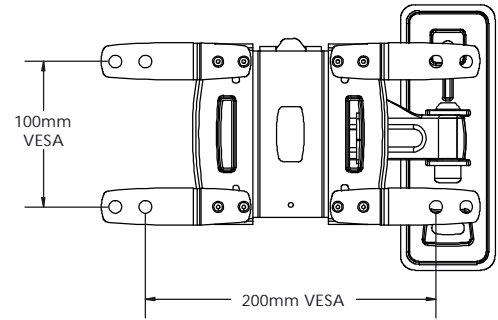

TV INTERFACE-200x200mm VESA

SANUS™

DECORA

DSF107 Small Full Motion 6805-002173

THE INFORMATION AND DESIGNS CONTAINED IN THIS DRAWING ARE CONFIDENTIAL AND THE PROPRIETARY PROPERTY OF MILESTONE AV TECHNOLOGIES NEITHER THIS DESIGN NOR ANY INFORMATION CONTAINED IN THIS DRAWING MAY BE REPRODUCED OR DISCLOSED TO OTHERS WITHOUT THE EXPRESS WRITTEN CONSENT OF MILESTONE AV TECHNOLOGIES. 本图所包含的设计和信息均系 Milestone 机密和知识产权, 本图纸包含的设计和信息在未经 Milestone 允许情况下均不得复制或泄露

3-D

TV INTERFACE-200x100mm VESA

WALL PLATE

SIDE VIEW - TILT RANGE

SIDE VIEW - EXTENDED

FRONT VIEW - ASSEMBLED

SIDE VIEW - RETRACTED