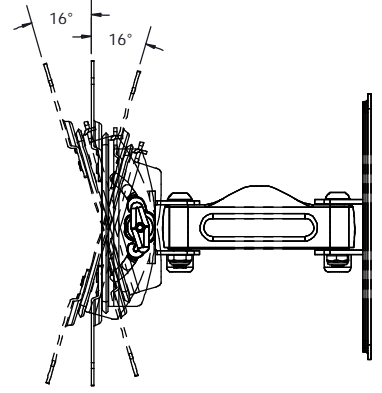

3-D

TV INTERFACE-200x100mm VESA

WALL PLATE

SIDE VIEW - TILT RANGE

SIDE VIEW - EXTENDED

FRONT VIEW - ASSEMBLED

SIDE VIEW - RETRACTED