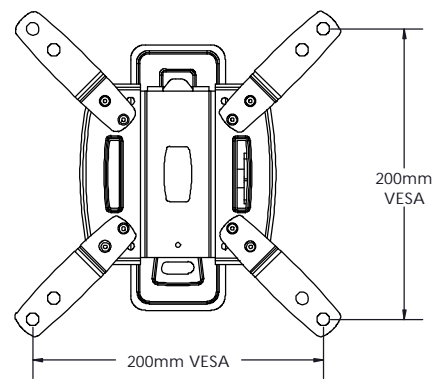

TV INTERFACE-200x200mm VESA

SANUS™

DECORA

DSF107 Small Full Motion 6805-002173

THE INFORMATION AND DESIGNS CONTAINED IN THIS DRAWING ARE CONFIDENTIAL AND THE PROPRIETARY PROPERTY OF MILESTONE AV TECHNOLOGIES NEITHER THIS DESIGN NOR ANY INFORMATION CONTAINED IN THIS DRAWING MAY BE REPRODUCED OR DISCLOSED TO OTHERS WITHOUT THE EXPRESS WRITTEN CONSENT OF MILESTONE AV TECHNOLOGIES. 本图所包含的设计和信息均系 Milestone 机密和知识产权, 本图纸包含的设计和信息在未经 Milestone 允许情况下均不得复制或泄露

3-D

TV INTERFACE-200x100mm VESA

WALL PLATE

SIDE VIEW - TILT RANGE

SIDE VIEW - EXTENDED

FRONT VIEW - ASSEMBLED

SIDE VIEW - RETRACTED