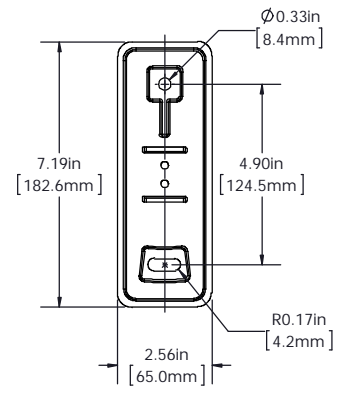

TV INTERFACE-200x200mm VESA

SANUS™

DECORA

DSF107 Small Full Motion 6805-002173

THE INFORMATION AND DESIGNS CONTAINED IN THIS DRAWING ARE CONFIDENTIAL AND THE PROPRIETARY PROPERTY OF MILESTONE AV TECHNOLOGIES NEITHER THIS DESIGN NOR ANY INFORMATION CONTAINED IN THIS DRAWING MAY BE REPRODUCED OR DISCLOSED TO OTHERS WITHOUT THE EXPRESS WRITTEN CONSENT OF MILESTONE AV TECHNOLOGIES. 本图所包含的设计和信息均系 Milestone 机密和知识产权, 本图纸包含的设计和信息在未经 Milestone 允许情况下均不得复制或泄露

3-D

TV INTERFACE-200x100mm VESA

WALL PLATE

SIDE VIEW - TILT RANGE

SIDE VIEW - EXTENDED

FRONT VIEW - ASSEMBLED

SIDE VIEW - RETRACTED